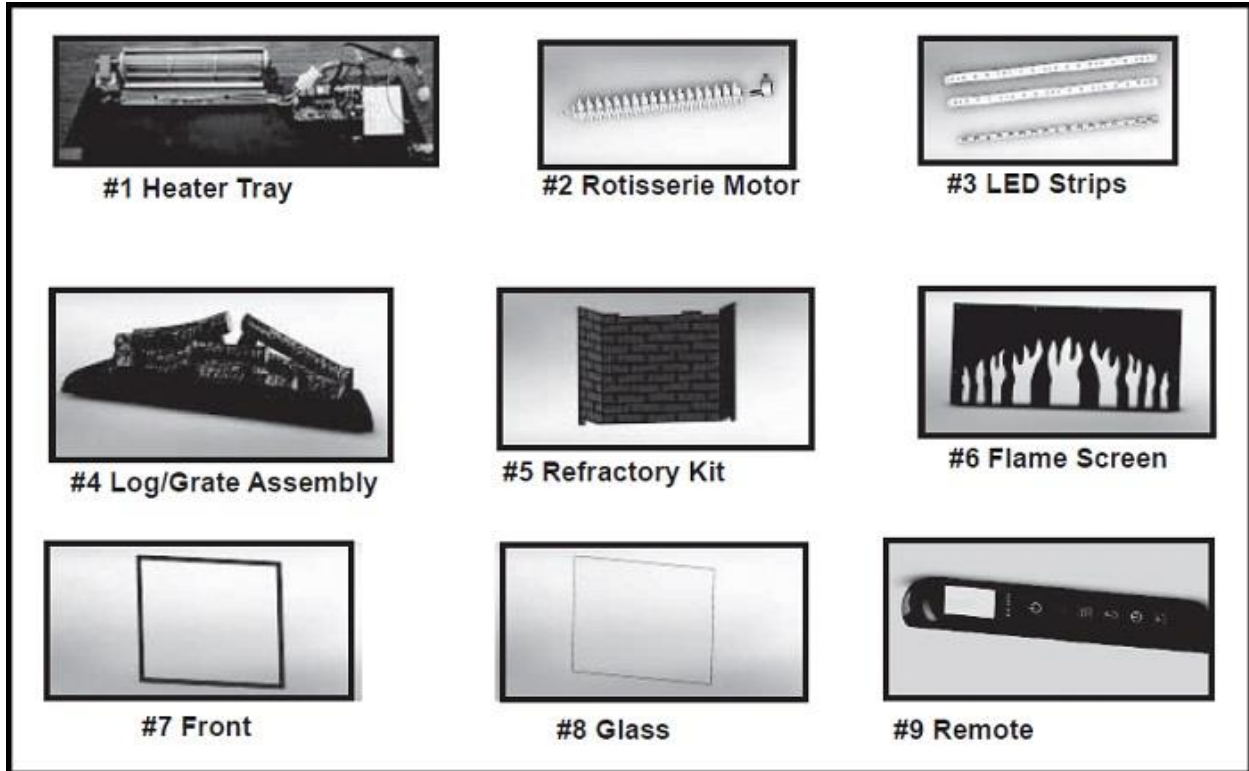

Quadra-Fire SimpliFire Built-In 30 Fireplace

ITEM	DESCRIPTION	COMMENTS	PART NUMBER
1	Heater Assembly includes Control Board and Fan		HEATER-BI30
2	Rotisserie Motor, Rod & 3 screws		ROTISSERIE-BI30
3	LED Strips, 3 Strips		LED-BI30
4	Log/Grate Assembly		LOGS-BI30
5	Refractory Kit		REFRACTORY-BI30
6	Flame Screen		FLAME-BI30
7	Front		FRONT-BI30
8	Glass		GLA-BI30
9	Remote		REMOTE-SF-ELEC
	Hardware Bag		HRDW-BI
	Includes: Mounting Brackets, Screw (ST4 x 8), Screws (ST4 x 12)		
	Installation Manual		2040-900